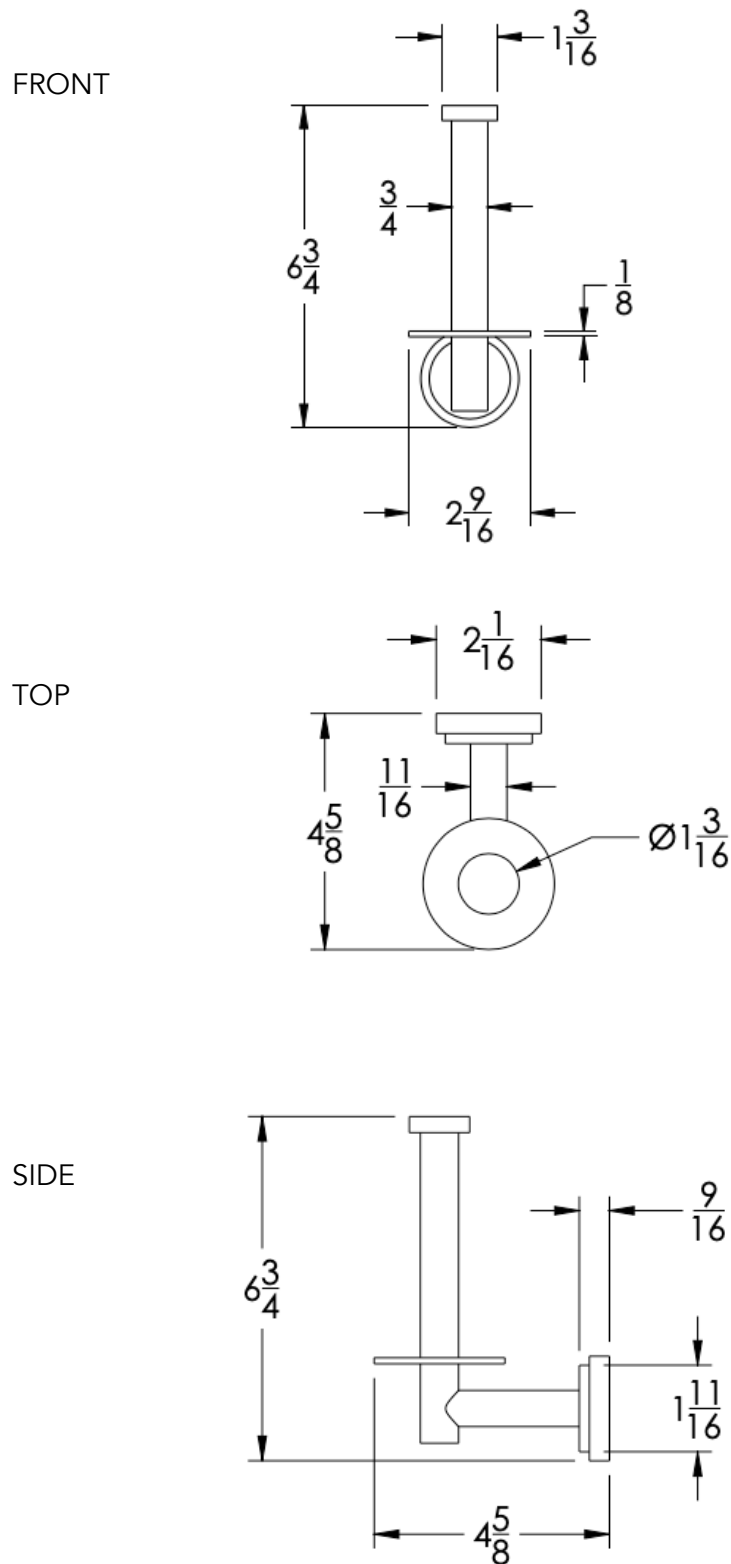

neelnox

LET
THERE
BE **DESIGN.**

FEATURES

- Premium 304 Grade Stainless Steel
- Solid Mount Construction
- Concealed Installation Hardware
- State of the art wall anchors included for installation on Dry wall or Tile

COLLECTION ELOQUENCE

SPARE TISSUE HOLDER

Model	Product	Finishes Available
ELO-TPHS1	Spare Tissue Holder	Multiple finishes available. Over 23 finishes to choose from.

FINISHES			
	Polished (-P)	Antique Copper (-ACOP)	Polished Gold (-PGLD)
	Brushed (-B)	Polished Brass (-PBRS)	Brushed Copper (-BCOP)
	Brushed Gold (-BGLD)	Matte White (-WHT)	Brushed Rose Gold (-BRGD)
	Matte Black (-BLK)	Brushed Modern Bronze (-BMBRZ)	Brushed Black (-BRBLK)
	Oil Rubbed Bronze (-ORB)	Glossy White (-GWHT)	Polished Black (-PBLK)
	Brushed Brass (-BBRS)	Polished Rose Gold (-PRGD)	Antique Nickel (-ANKL)
	Brushed Bronze (-BBRZ)	Unlacquered Brass (-UBRS)	Black Nickel (-NKBL)
	Antique Brass (-ABRS)	Polished Nickel (-PNKL)	

Dimension in inches

NOTE: Dimensions subject to change without notice.